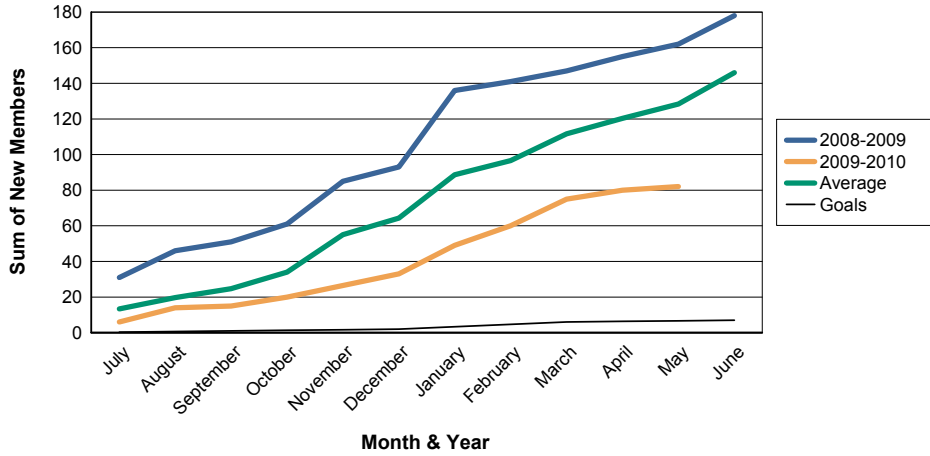

3 Year Comparisons for GMT Constitutional Area 1

By GMT District

As of May 2010

Sum of New Clubs/ Month & Year

For District 14 A

Sum of Dropped Clubs/ Month & Year

For District 14 A

Sum of Net Clubs/ Month & Year

For District 14 A

Sum of Charter Members/ Month & Year

For District 14 A

3 Year Comparisons for GMT Constitutional Area 1

By GMT District

As of May 2010

Sum of New Members/ Month & Year

For District 14 A

Sum of Dropped Members/ Month & Year

For District 14 A

Sum of Net Members/ Month & Year

For District 14 A