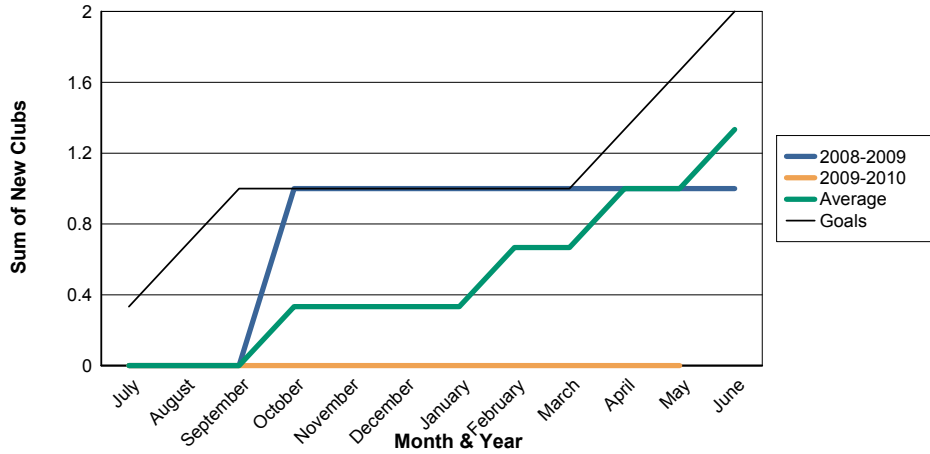

3 Year Comparisons for GMT Constitutional Area 1

By GMT District

As of May 2010

Sum of New Clubs/ Month & Year

For District 14 A

Sum of Dropped Clubs/ Month & Year

For District 14 A

Sum of Net Clubs/ Month & Year

For District 14 A

Sum of Charter Members/ Month & Year

For District 14 A

3 Year Comparisons for GMT Constitutional Area 1

By GMT District

As of May 2010

Sum of New Members/ Month & Year

For District 14 A