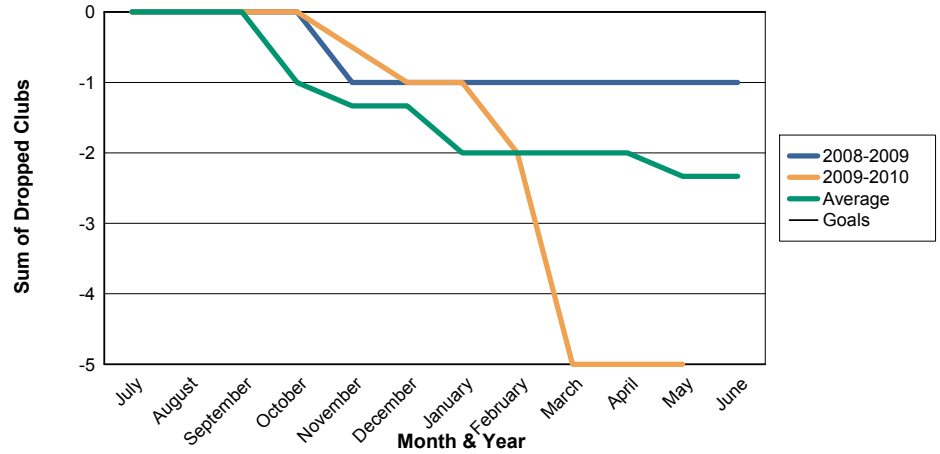

3 Year Comparisons for GMT Constitutional Area 1

By GMT District

As of May 2010

Sum of New Clubs/ Month & Year

For District 14 A

Sum of Dropped Clubs/ Month & Year

For District 14 A

Sum of Net Clubs/ Month & Year