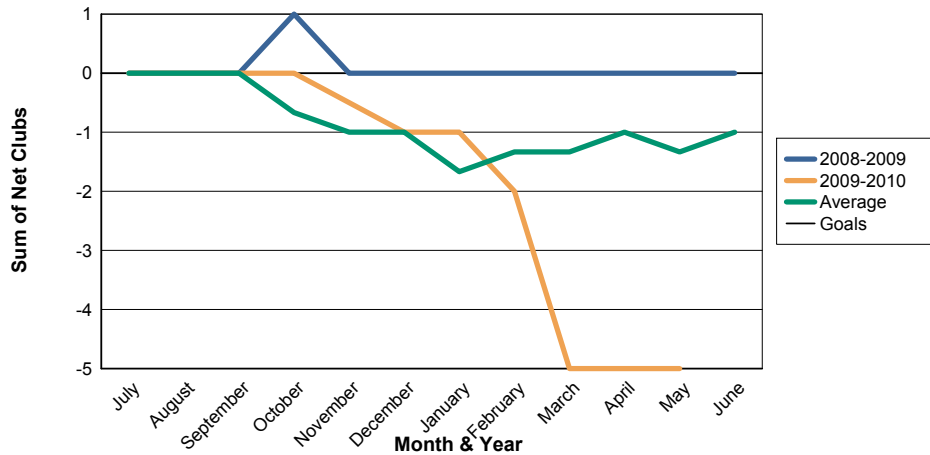

3 Year Comparisons for GMT Constitutional Area 1

By GMT District

As of May 2010

Sum of New Clubs/ Month & Year

For District 14 A

Sum of Dropped Clubs/ Month & Year

For District 14 A

Sum of Net Clubs/ Month & Year

For District 14 A

Sum of Charter Members/ Month & Year

For District 14 A

3 Year Comparisons for GMT Constitutional Area 1

By GMT District

As of May 2010

Sum of New Members/ Month & Year

For District 14 A