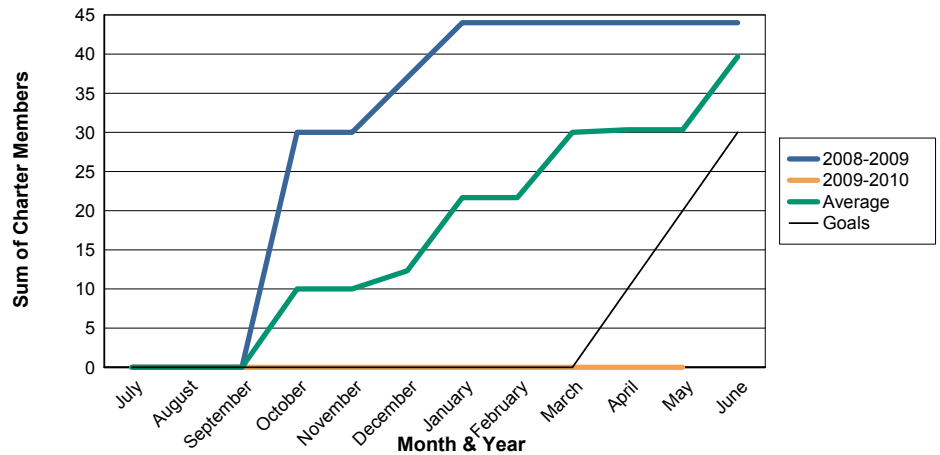

3 Year Comparisons for GMT Constitutional Area 1

By GMT District

As of May 2010

Sum of New Clubs/ Month & Year

For District 14 A

Sum of Dropped Clubs/ Month & Year

For District 14 A

Sum of Net Clubs/ Month & Year

For District 14 A

Sum of Charter Members/ Month & Year

For District 14 A

3 Year Comparisons for GMT Constitutional Area 1

By GMT District

As of May 2010

Sum of New Members/ Month & Year

For District 14 A