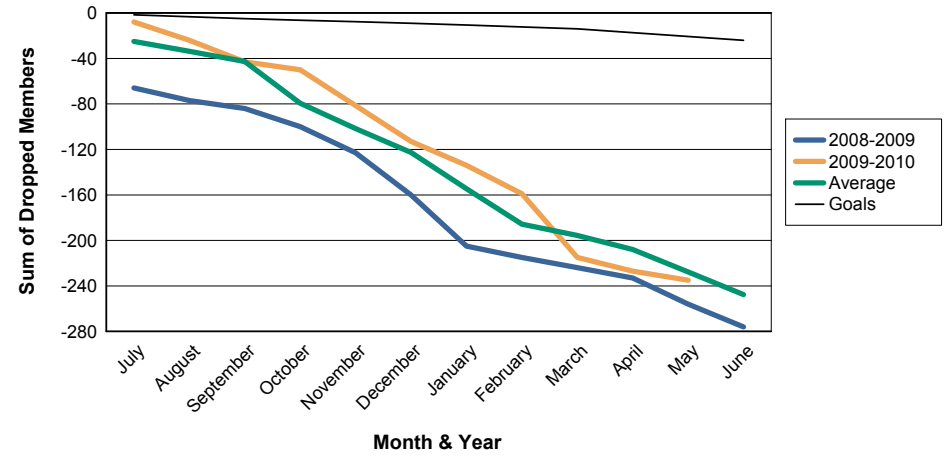

3 Year Comparisons for GMT Constitutional Area 1

By GMT District

As of May 2010

Sum of New Clubs/ Month & Year

For District 14 A

Sum of Dropped Clubs/ Month & Year

For District 14 A

Sum of Net Clubs/ Month & Year

For District 14 A

Sum of Charter Members/ Month & Year

For District 14 A

3 Year Comparisons for GMT Constitutional Area 1

By GMT District

As of May 2010

Sum of New Members/ Month & Year

For District 14 A

Sum of Dropped Members/ Month & Year

For District 14 A

Sum of Net Members/ Month & Year

For District 14 A